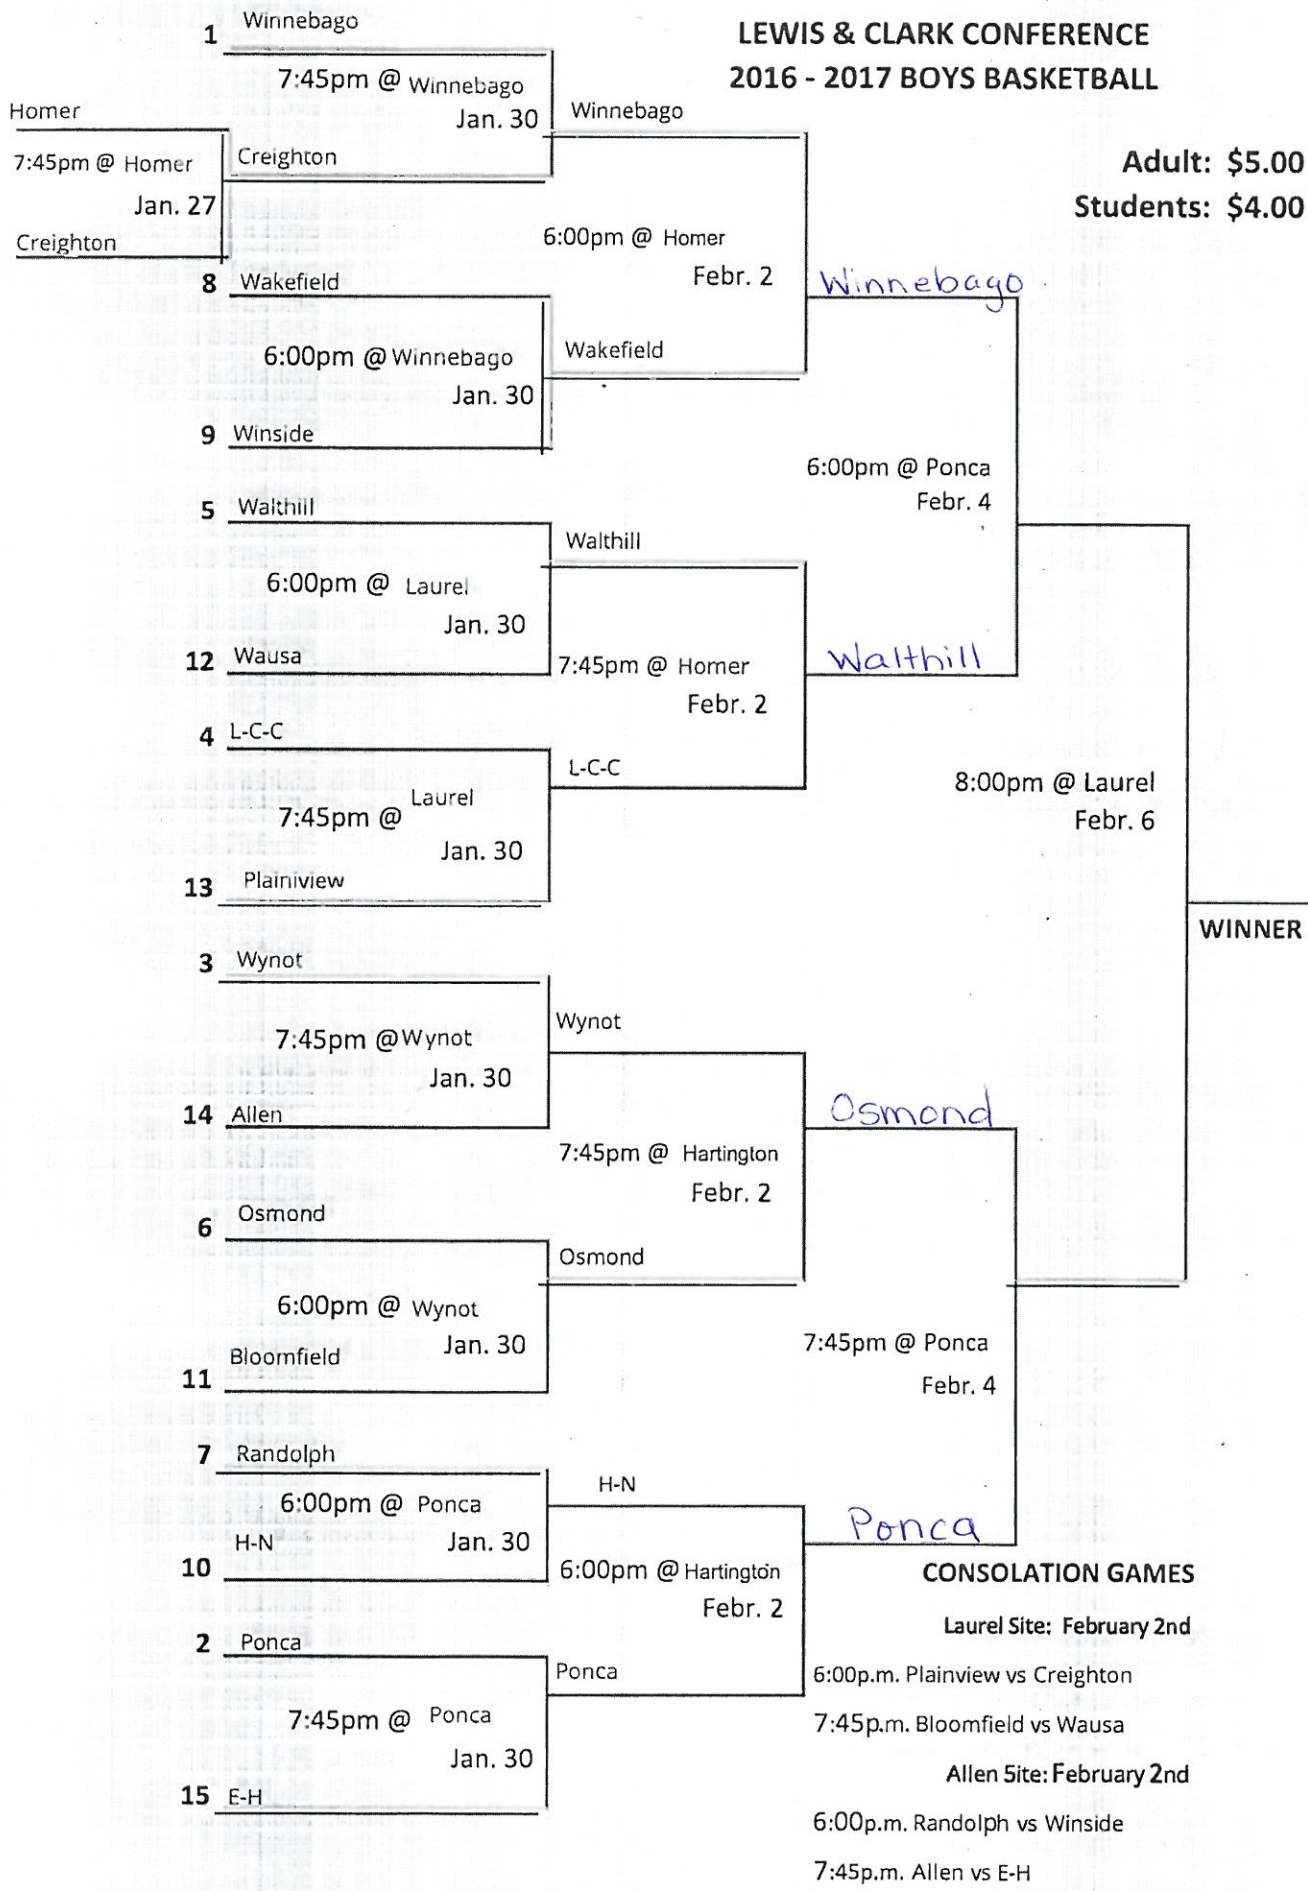

LEWIS & CLARK CONFERENCE 2016 - 2017 BOYS BASKETBALL

Adult: \$5.00
Students: \$4.00

CONSOLATION GAMES

Laurel Site: February 2nd

6:00p.m. Plainview vs Creighton

7:45p.m. Bloomfield vs Wausa

Allen Site: February 2nd

6:00p.m. Randolph vs Winside

7:45p.m. Allen vs E-H